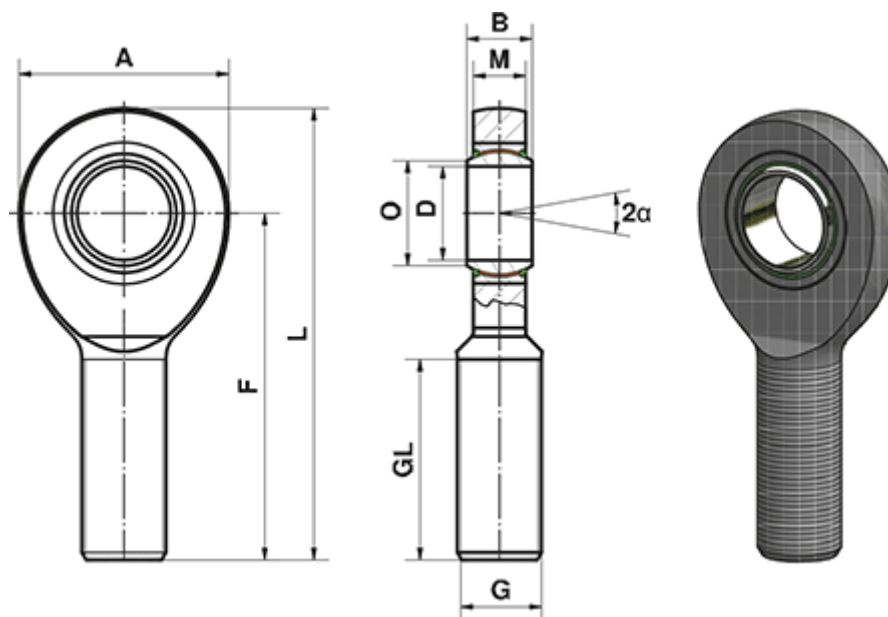

Data Sheet

Article number: 03491080

Description: Fluro Heavy Duty Rod end EA 80 EW-2RS
M64x4 Male thread

Note: 80

Measures

A	= 180	L	= 360
a (degrees)	= 6	M	= 45
B	= 55	O	= 89.4
D	= 80	Static load C0 (kN)	= 752
Dynamic load C (kN)	= 1125	Weight (g)	= 12000
F	= 270		
G	= M64x4		
GL	= 140		